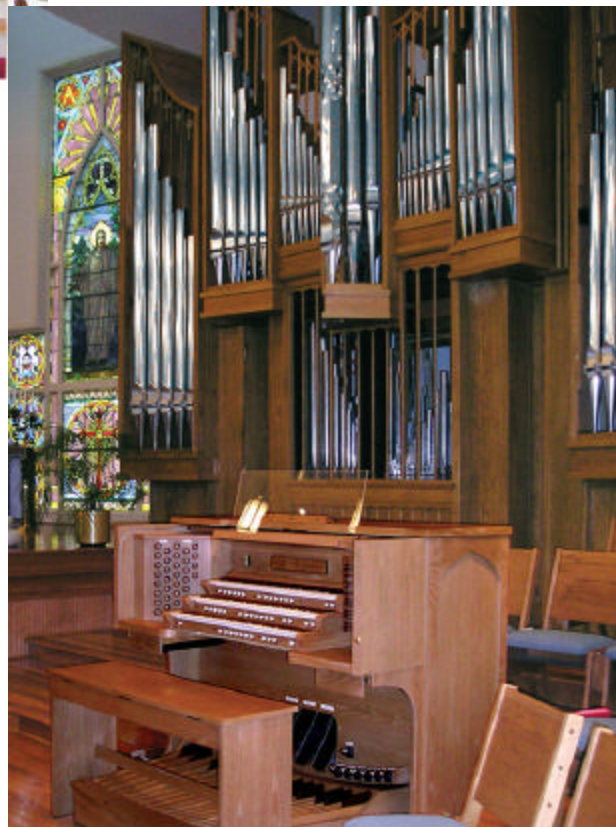

WESLEY UMC, BETHLEHEM, PA